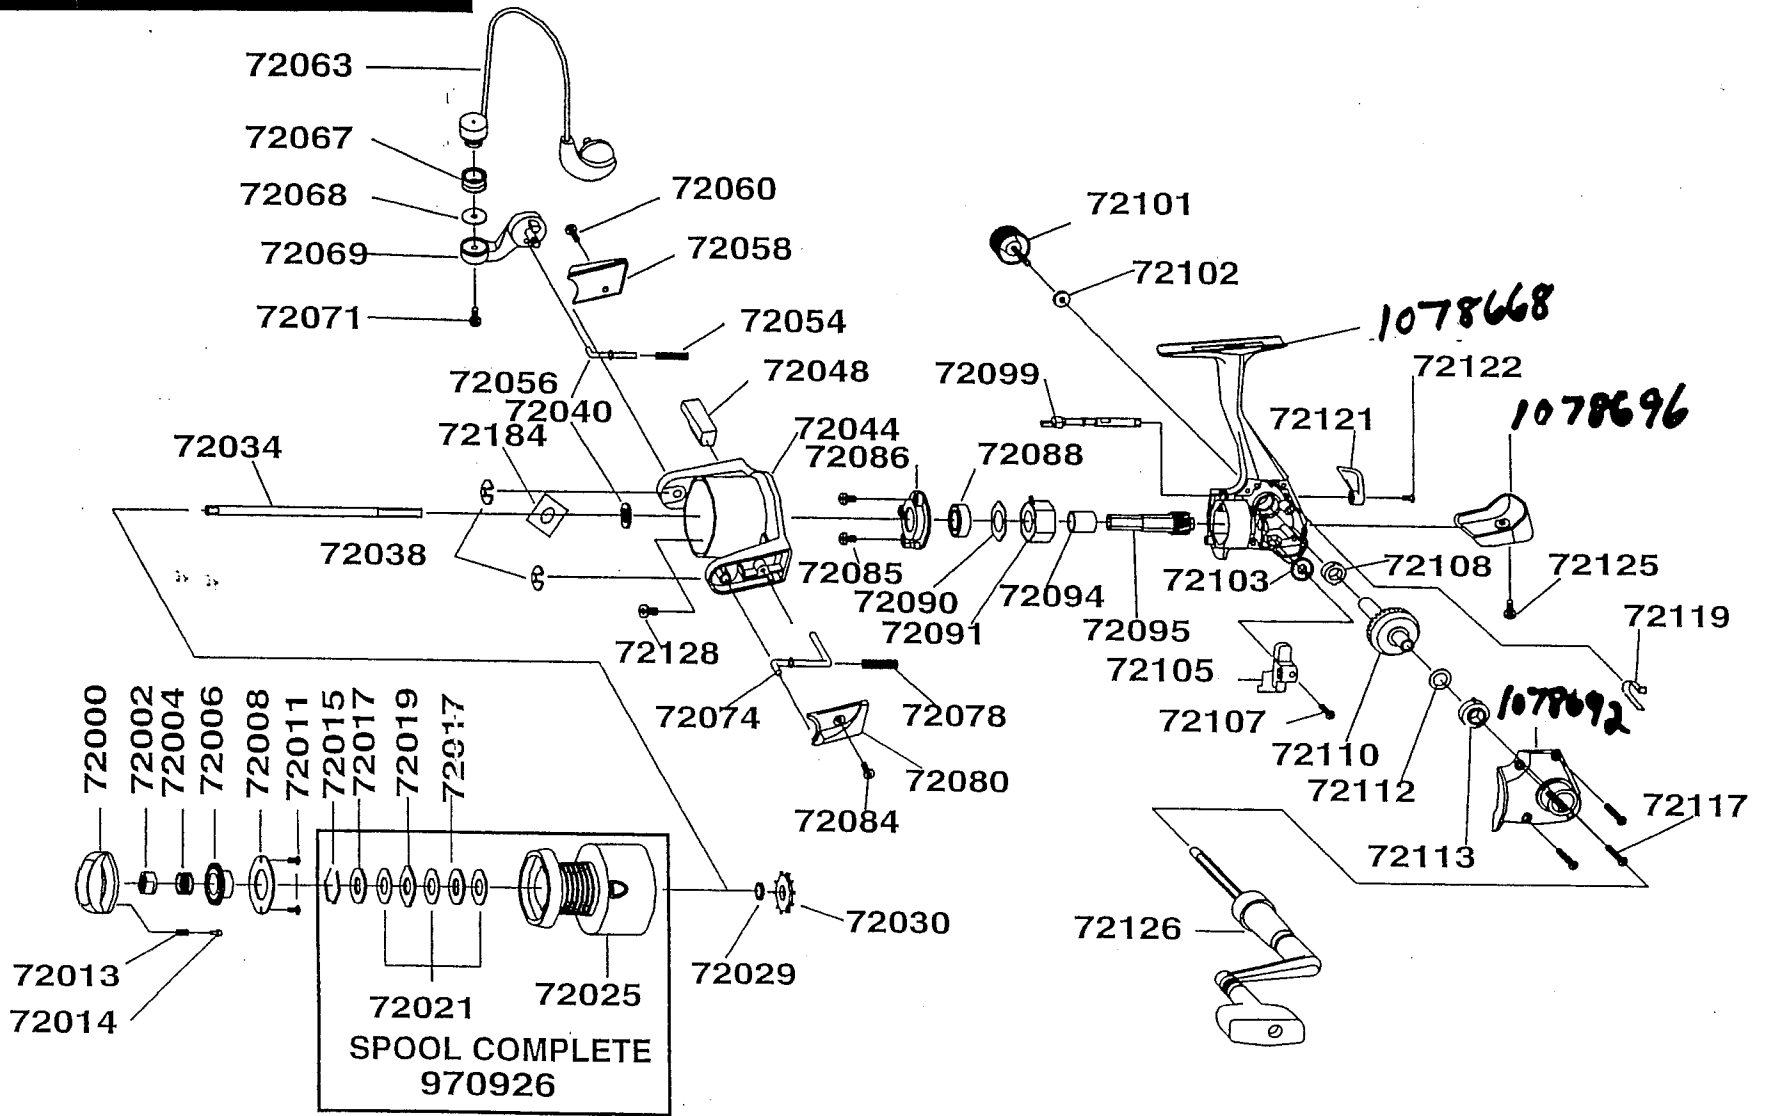

AGENDA

Please specify reel model and part number when ordering parts.

Cardinal AG3F 00
 New style - Body shape by Body cap
 Bulges out old style is straight cut